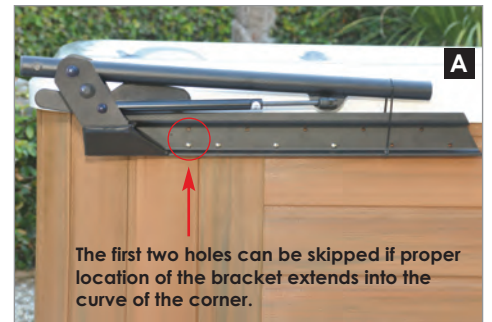

2 Attach the RIGHT BRACKET [A] using 11 SCREWS [F] as shown. Brackets should be located immediately under the acrylic edge of the spa, and within 4" – 6" (10-15cm) from the rear of the spa. For spas with large radius corners, you can skip the first 2 holes and insert only 9 Screws. Repeat on other side with LEFT BRACKET [B].

The first two holes can be skipped if proper location of the bracket extends into the curve of the corner.

Note: To avoid splitting a wood spa cabinet, it is recommended you pre-drill the holes.

3 Insert the RETAINING CLIP on the RIGHT CORNER SUPPORT ARM under the hinge in spa cover (1). Slide CENTER COUPLER over the RIGHT CORNER SUPPORT ARM (2). Slide the LEFT CORNER SUPPORT ARM into the other end of the CENTER COUPLER (3) while sliding the RETAINING CLIP of the LEFT CORNER SUPPORT under the cover hinge (4).