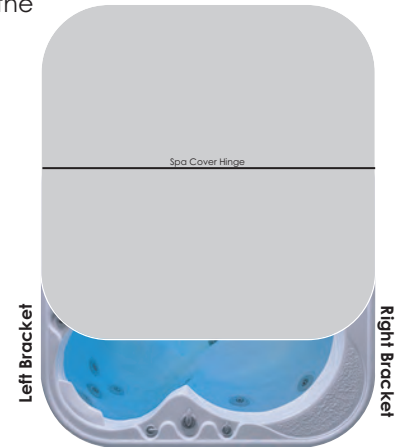

## PARTS LIST:

**A** Right Bracket (1)

**B** Left Bracket (1)

**C** Left and Right Corner Support Arms with Retaining Clip (2)

**D** Center Coupler (1)

**E** Towel Hook (1)

**F** Screws (22)

**G** Screws (14)

**H** Beauty Caps (36)

Via Email:  
Orders@Essentials-SpaSupplies.com

**1** Put the spa COVER properly in position on the spa in the closed position. The COVER LIFT will be mounted in the same direction as the cover hinge (see completed overhead below left). Now, push the cover towards the front of the spa for easy access to the side mounting bracket locations.

**2** Attach the RIGHT BRACKET [A] using 11 SCREWS [F] as shown. Brackets should be located immediately under the acrylic edge of the spa, and within 4" – 6" (10-15cm) from the rear of the spa. For spas with large radius corners, you can skip the first 2 holes and insert only 9 Screws. Repeat on other side with LEFT BRACKET [B].