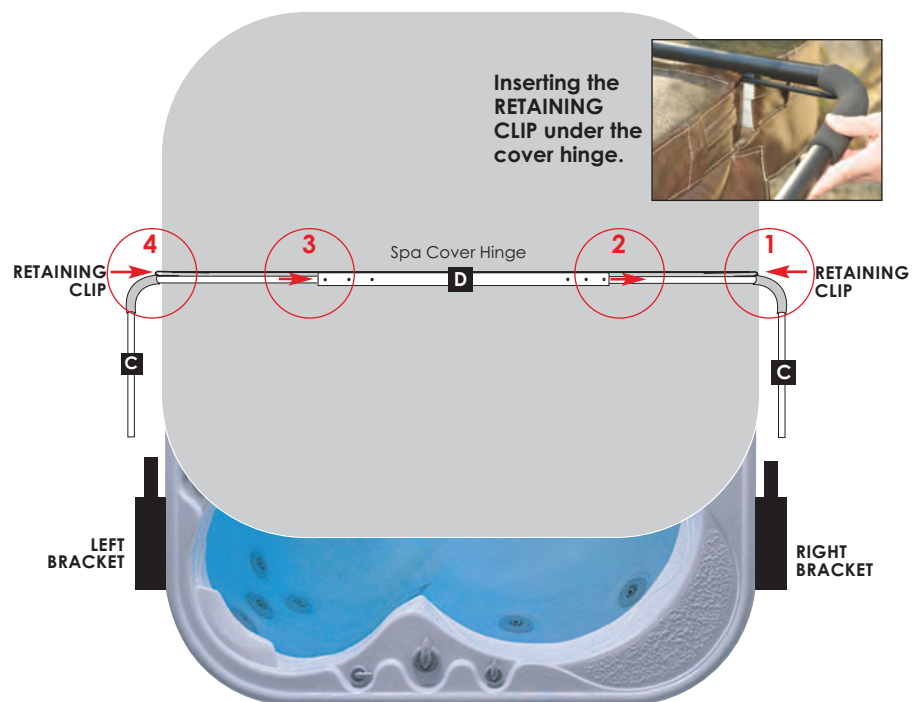

Via Email:  
Orders@Essentials-SpaSupplies.com

**1** Put the spa COVER properly in position on the spa in the closed position. The COVER LIFT will be mounted in the same direction as the cover hinge (see completed overhead below left). Now, push the cover towards the front of the spa for easy access to the side mounting bracket locations.

**2** Attach the RIGHT BRACKET [A] using 11 SCREWS [F] as shown. Brackets should be located immediately under the acrylic edge of the spa, and within 4" – 6" (10-15cm) from the rear of the spa. For spas with large radius corners, you can skip the first 2 holes and insert only 9 Screws. Repeat on other side with LEFT BRACKET [B].

The first two holes can be skipped if proper location of the bracket extends into the curve of the corner.

Note: To avoid splitting a wood spa cabinet, it is recommended you pre-drill the holes.

**3** Insert the RETAINING CLIP on the RIGHT CORNER SUPPORT ARM under the hinge in spa cover (1). Slide CENTER COUPLER over the RIGHT CORNER SUPPORT ARM (2). Slide the LEFT CORNER SUPPORT ARM into the other end of the CENTER COUPLER (3) while sliding the RETAINING CLIP of the LEFT CORNER SUPPORT under the cover hinge (4).

Inserting the RETAINING CLIP under the cover hinge.