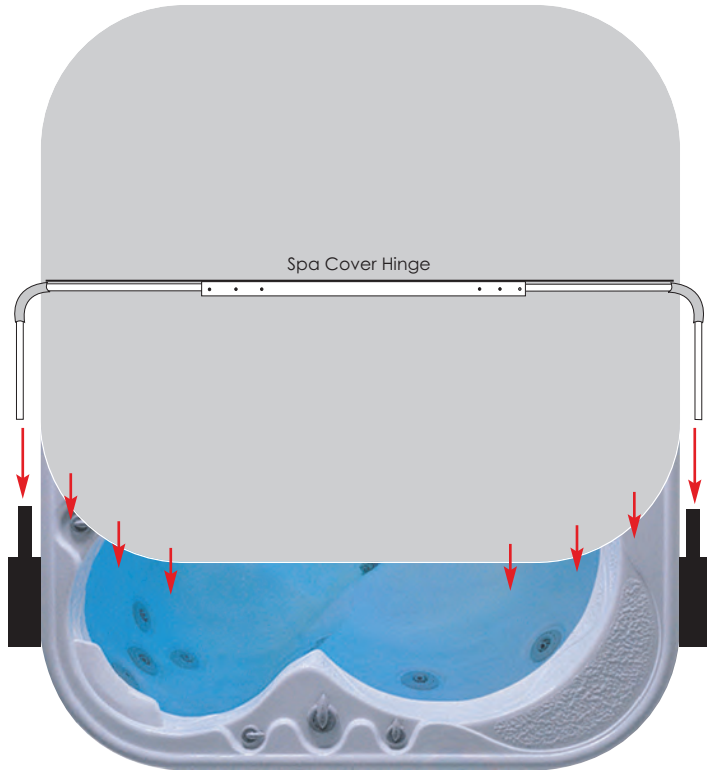

4

Line the completed Center Coupler Assembly next to the center seam of the cover. Pull the SPA COVER and completed assembly slowly back towards the LEFT AND RIGHT BRACKETS. Insert CORNER COUPLERS into BRACKET ARMS.