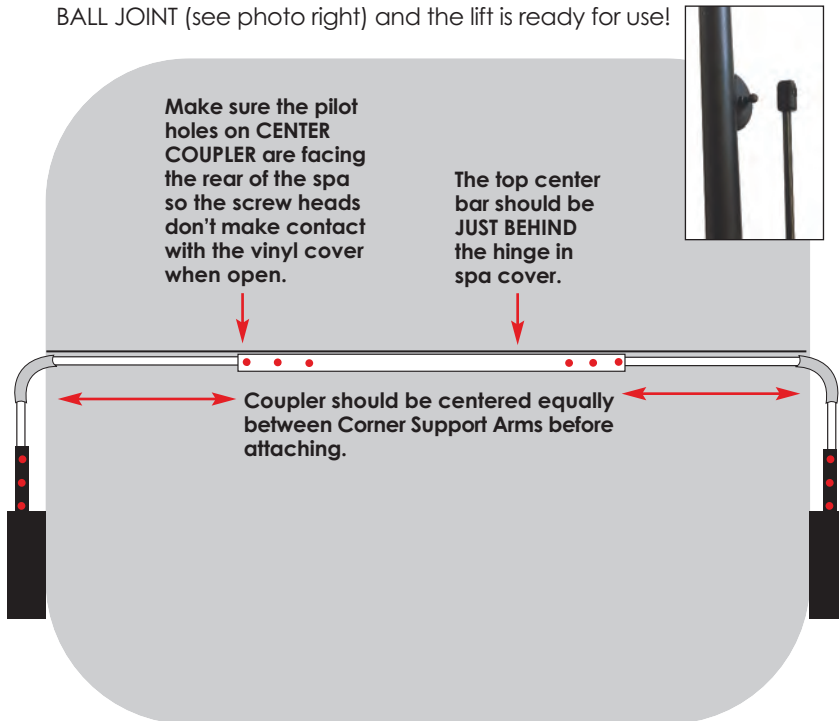

**2** Attach the RIGHT BRACKET [A] using 11 SCREWS [F] as shown. Brackets should be located immediately under the acrylic edge of the spa, and within 4" – 6" (10-15cm) from the rear of the spa. For spas with large radius corners, you can skip the first 2 holes and insert only 9 Screws. Repeat on other side with LEFT BRACKET [B].

The first two holes can be skipped if proper location of the bracket extends into the curve of the corner.

Note: To avoid splitting a wood spa cabinet, it is recommended you pre-drill the holes.

**3** Insert the RETAINING CLIP on the RIGHT CORNER SUPPORT ARM under the hinge in spa cover (1). Slide CENTER COUPLER over the RIGHT CORNER SUPPORT ARM (2). Slide the LEFT CORNER SUPPORT ARM into the other end of the CENTER COUPLER (3) while sliding the RETAINING CLIP of the LEFT CORNER SUPPORT under the cover hinge (4).

Inserting the RETAINING CLIP under the cover hinge.

# 5

Confirm the spa cover is properly on the spa and all four corners are aligned. With the completed Cover Lift frame in place on spa cover, secure all pieces with 12 SCREWS [G] as indicated below. Snap BEAUTY CAPS [H] on all SCREWS [F] and [G]. Prior to attaching the hydraulic, manually flip the spa cover back and into the upright and open position. Snap the hydraulic over the BALL JOINT (see photo right) and the lift is ready for use!