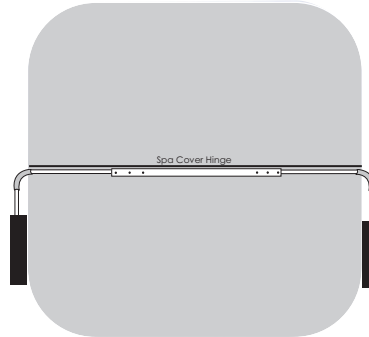

Via Email:  
Orders@Essentials-SpaSupplies.com

**1** Put the spa COVER properly in position on the spa in the closed position. The COVER LIFT will be mounted in the same direction as the cover hinge (see completed overhead below left). Now, push the cover towards the front of the spa for easy access to the side mounting bracket locations.

**2** Attach the RIGHT BRACKET [A] using 11 SCREWS [F] as shown. Brackets should be located immediately under the acrylic edge of the spa, and within 4" – 6" (10-15cm) from the rear of the spa. For spas with large radius corners, you can skip the first 2 holes and insert only 9 Screws. Repeat on other side with LEFT BRACKET [B].